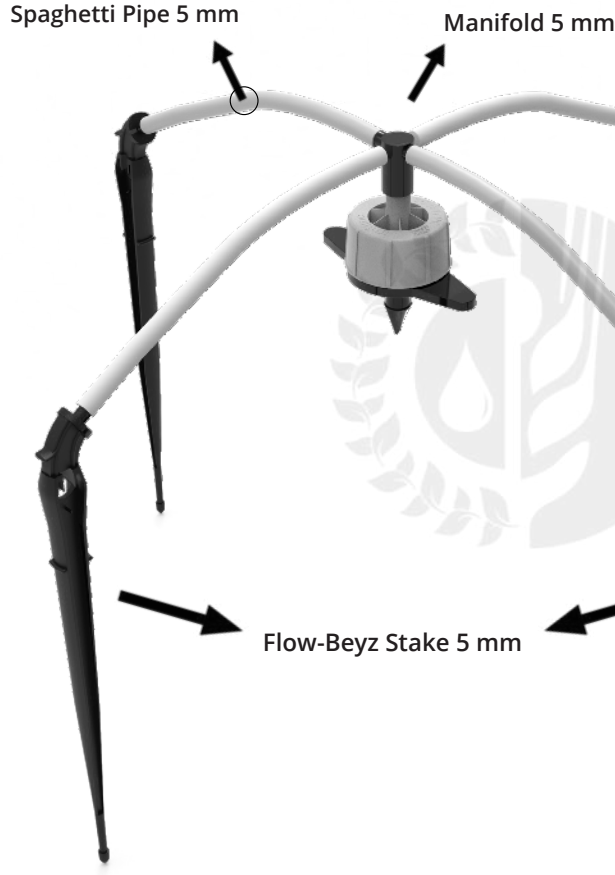

DAMLA SULAMA EK PARÇALARI DRIP IRRIGATION FITTINGS

Damla Sulama Ek Parçaları
Drip Irrigation Fittings

Beyz

Dörtlü Saksı Sulama Seti Quarted Arrow Set

Kod Code	Boru Uzunluğu Length of Pipe	Kazık Tipi Arrow Type	Boru Tipi Tube Type	Boru Rengi Tube Color
IR-QAB40-2	40 cm Tube	Flow-Beyz	3x5 mm	Black
IR-QAB50-2	50 cm Tube	Flow-Beyz	3x5 mm	Black
IR-QAB60-2	60 cm Tube	Flow-Beyz	3x5 mm	Black
IR-QAB70-2	70 cm Tube	Flow-Beyz	3x5 mm	Black
IR-QAB80-2	80 cm Tube	Flow-Beyz	3x5 mm	Black
IR-QAW40-2	40 cm Tube	Flow-Beyz	3x5 mm	White
IR-QAW50-2	50 cm Tube	Flow-Beyz	3x5 mm	White
IR-QAW60-2	60 cm Tube	Flow-Beyz	3x5 mm	White
IR-QAW70-2	70 cm Tube	Flow-Beyz	3x5 mm	White
IR-QAW80-2	80 cm Tube	Flow-Beyz	3x5 mm	White