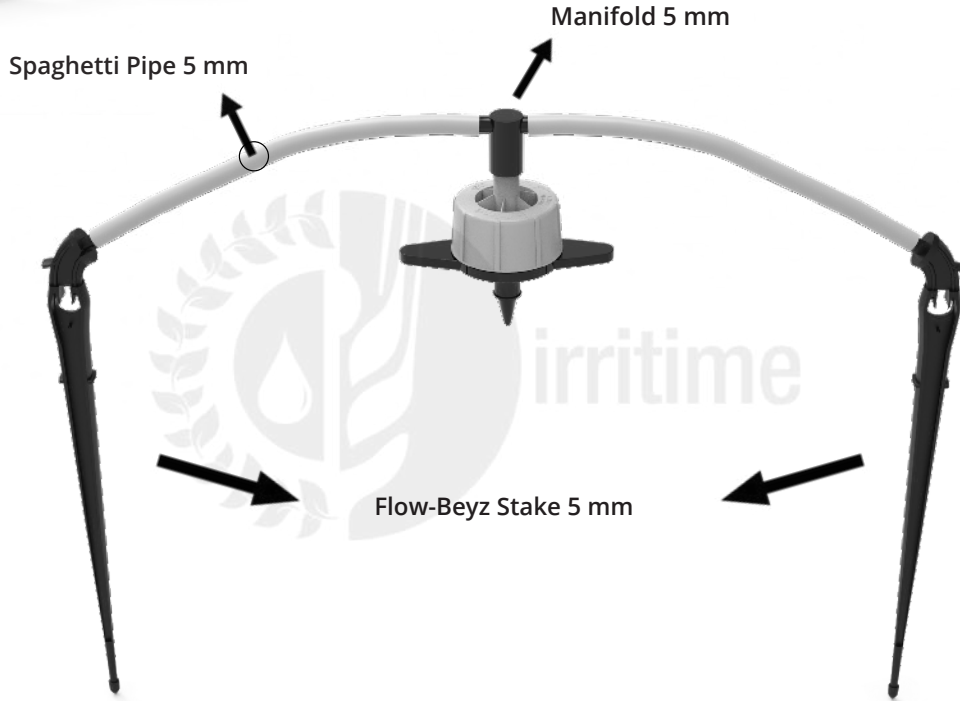

Beuz

İkili Saksı Sulama Seti Double Arrow Set

Kod Code	Boru Uzunluğu Length of Pipe	Kazık Tipi Arrow Type	Boru Tipi Tube Type	Boru Rengi Tube Color
IR-DAB40-2	40 cm Tube	Flow-Beyz	3x5 mm	Black
IR-DAB50-2	50 cm Tube	Flow-Beyz	3x5 mm	Black
IR-DAB60-2	60 cm Tube	Flow-Beyz	3x5 mm	Black
IR-DAB70-2	70 cm Tube	Flow-Beyz	3x5 mm	Black
IR-DAB80-2	80 cm Tube	Flow-Beyz	3x5 mm	Black
IR-DAW40-2	40 cm Tube	Flow-Beyz	3x5 mm	White
IR-DAW50-2	50 cm Tube	Flow-Beyz	3x5 mm	White
IR-DAW60-2	60 cm Tube	Flow-Beyz	3x5 mm	White
IR-DAW70-2	70 cm Tube	Flow-Beyz	3x5 mm	White
IR-DAW80-2	80 cm Tube	Flow-Beyz	3x5 mm	White